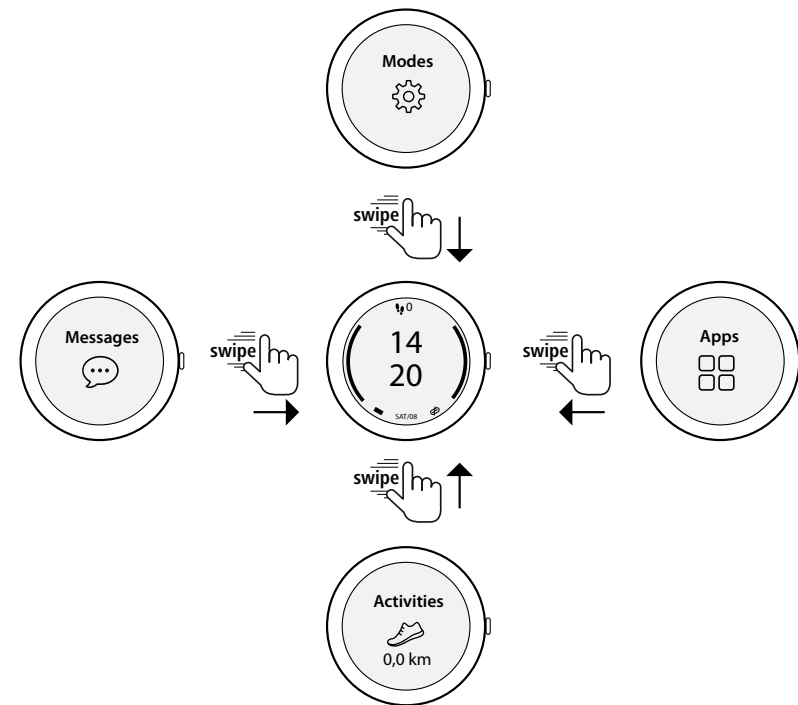

hama

Hama GmbH & Co KG
86652 Monheim / Germany

Service & Support

www.hama.com

+49 9091 502-0

D GB

"The Bluetooth® word mark and logos are registered trademarks owned by the Bluetooth SIG, Inc. and any use of such marks by Hama GmbH & Co KG is under license. Other trademarks and trade names are those of their respective owners."

All listed brands are trademarks of the corresponding companies. Errors and omissions excepted, and subject to technical changes. Our general terms of delivery and payment are applied.

www.hama.com

00178607

Downloads

www.hama.com/fit-watch-6900-man

www.hama.com/fit-watch-6900-man