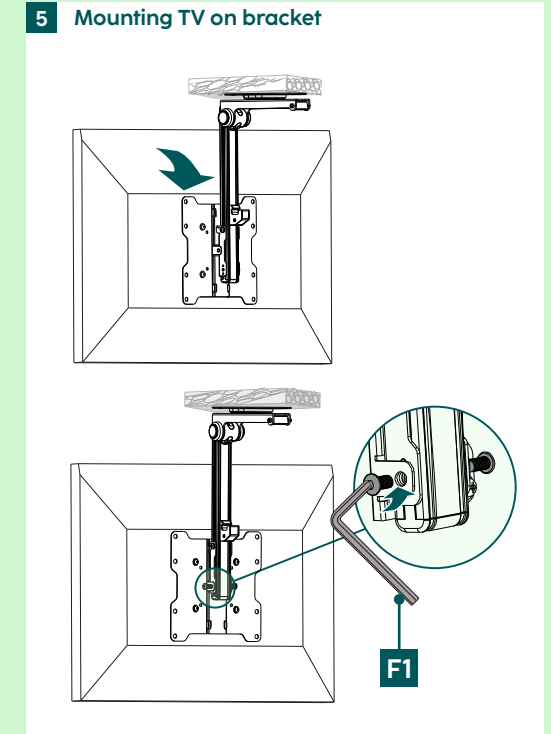

We are so happy you chose a
hama product.

Enjoy using it!

hama

00
220876

Quick Installation Guide

Required tools

Installation kit

A1		8x65 (x4)	D2		M8x20 (x4)
A2		Ø10x60 (x4)	D3		M8x30 (x4)
B1		M8 (x4)	E1		M4x12 (x4)
B2		Ø8x10 (x4)	E2		M4x20 (x4)
B3		Ø8x20 (x4)	E3		M4x45 (x4)
C1		M6x12 (x4)	F1		M4x4 (x1)
C2		M6x20 (x4)	F2		6x6 (x1)
D1		M8x12 (x4)			