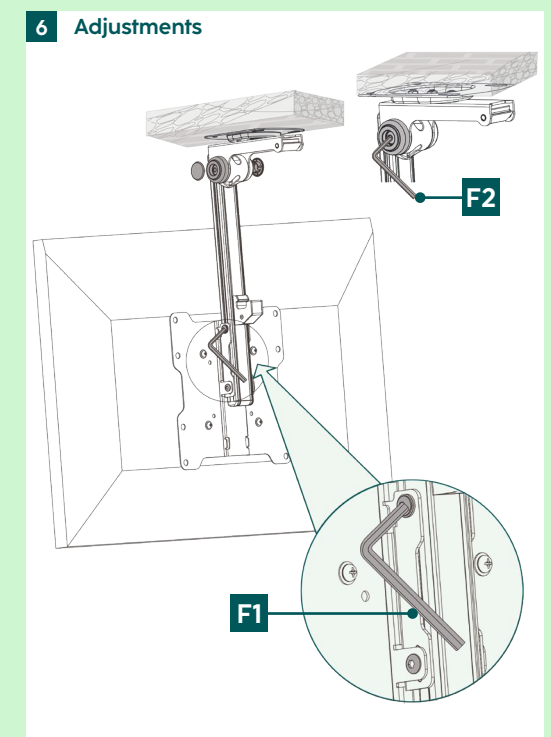

We are so happy you chose a
hama product.

Enjoy using it!

hama

00
220876

Quick Installation Guide

Required tools

Installation kit

A1		8x65 (x4)	D2		M8x20 (x4)
A2		Ø10x60 (x4)	D3		M8x30 (x4)
B1		M8 (x4)	E1		M4x12 (x4)
B2		Ø8x10 (x4)	E2		M4x20 (x4)
B3		Ø8x20 (x4)	E3		M4x45 (x4)
C1		M6x12 (x4)	F1		M4x4 (x1)
C2		M6x20 (x4)	F2		6x6 (x1)
D1		M8x12 (x4)			