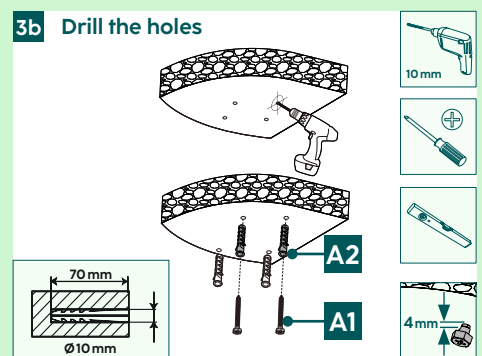

We are so happy you chose a
hama product.

Enjoy using it!

hama

00
220876

Quick Installation Guide

Required tools

Installation kit

A1		8x65 (x4)	D2		M8x20 (x4)
A2		Ø10x60 (x4)	D3		M8x30 (x4)
B1		M8 (x4)	E1		M4x12 (x4)
B2		Ø8x10 (x4)	E2		M4x20 (x4)
B3		Ø8x20 (x4)	E3		M4x45 (x4)
C1		M6x12 (x4)	F1		M4x4 (x1)
C2		M6x20 (x4)	F2		6x6 (x1)
D1		M8x12 (x4)			