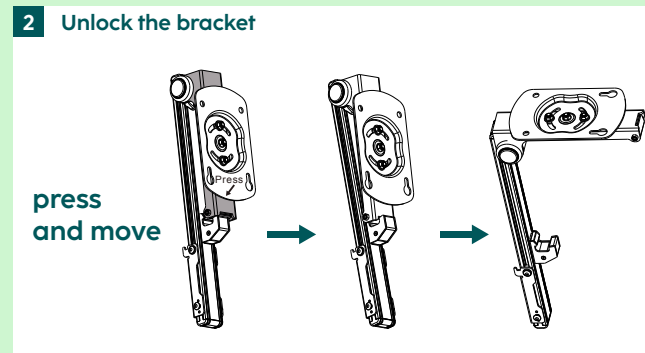

We are so happy you chose a
hama product.

Enjoy using it!

hama

00
220876

Quick Installation Guide

Required tools

Installation kit

A1		8x65 (x4)	D2		M8x20 (x4)
A2		Ø10x60 (x4)	D3		M8x30 (x4)
B1		M8 (x4)	E1		M4x12 (x4)
B2		Ø8x10 (x4)	E2		M4x20 (x4)
B3		Ø8x20 (x4)	E3		M4x45 (x4)
C1		M6x12 (x4)	F1		M4x4 (x1)
C2		M6x20 (x4)	F2		6x6 (x1)
D1		M8x12 (x4)			