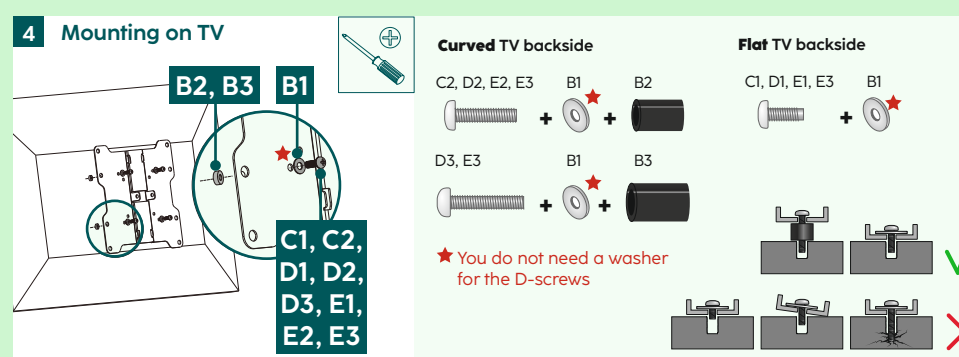

We are so happy you chose a
hama product.

Enjoy using it!

hama

00
220876

Quick Installation Guide

Required tools

Installation kit

A1		8x65 (x4)	D2		M8x20 (x4)
A2		Ø10x60 (x4)	D3		M8x30 (x4)
B1		M8 (x4)	E1		M4x12 (x4)
B2		Ø8x10 (x4)	E2		M4x20 (x4)
B3		Ø8x20 (x4)	E3		M4x45 (x4)
C1		M6x12 (x4)	F1		M4x4 (x1)
C2		M6x20 (x4)	F2		6x6 (x1)
D1		M8x12 (x4)			