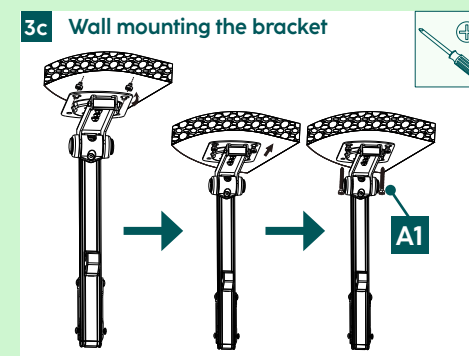

We are so happy you chose a
hama product.

Enjoy using it!

hama

00
220876

Quick Installation Guide

Required tools

Installation kit

A1		8x65 (x4)	D2		M8x20 (x4)
A2		Ø10x60 (x4)	D3		M8x30 (x4)
B1		M8 (x4)	E1		M4x12 (x4)
B2		Ø8x10 (x4)	E2		M4x20 (x4)
B3		Ø8x20 (x4)	E3		M4x45 (x4)
C1		M6x12 (x4)	F1		M4x4 (x1)
C2		M6x20 (x4)	F2		6x6 (x1)
D1		M8x12 (x4)			