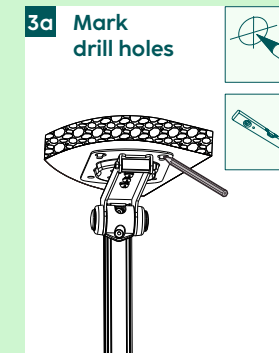

We are so happy you chose a
hama product.

Enjoy using it!

hama

00
220876

Quick Installation Guide

Required tools

Installation kit

A1		8x65 (x4)	D2		M8x20 (x4)
A2		Ø10x60 (x4)	D3		M8x30 (x4)
B1		M8 (x4)	E1		M4x12 (x4)
B2		Ø8x10 (x4)	E2		M4x20 (x4)
B3		Ø8x20 (x4)	E3		M4x45 (x4)
C1		M6x12 (x4)	F1		M4x4 (x1)
C2		M6x20 (x4)	F2		6x6 (x1)
D1		M8x12 (x4)			