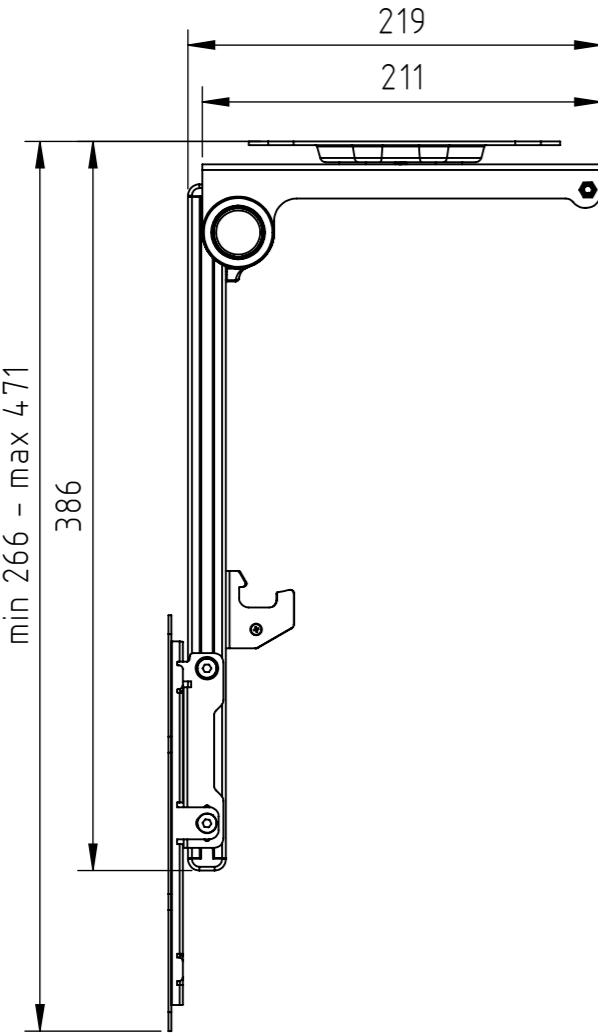

Eigentumsrechte
Die in dieser Zeichnung enthaltenen Informationen sind alleiniges Eigentum der Hama GmbH & Co KG. Der Nachbau einzelner Teile oder im Ganzen sind ohne schriftliche Genehmigung der Hama GmbH & Co KG verboten.

The information contained in this drawing is the sole property of Hama Company. Any reproduction in part or as a whole without the written permission of Hama Company is prohibited.

Alle Maße in mm / all dimensions in mm

hama				Allgemein-toleranzen DIN ISO 2768-mK		 DIN 6 T1 - Proj.methode 1	Rohabmessung:			
				Datum			Name		Material: .	Lagerplatz:
				Erstellt 05.06.2024		X.Zhang		Benennung / Description:		
				Gepr.				TV-Deckenhalterung / ceiling mount		
				Freig.				Artikelnummer / Part Number:		
				Hama GmbH & Co KG		86653 Monheim/Germany		Status In Arbeit		
				www.hama.com		00220876		Format A3		
Rev				Änderung		Datum		Maßstab / Scale		
								Blatt / von		
								1:4		
								1 / 1		
				Schutzvermerk ISO 16016 beachten		Identnummer: 0000011953