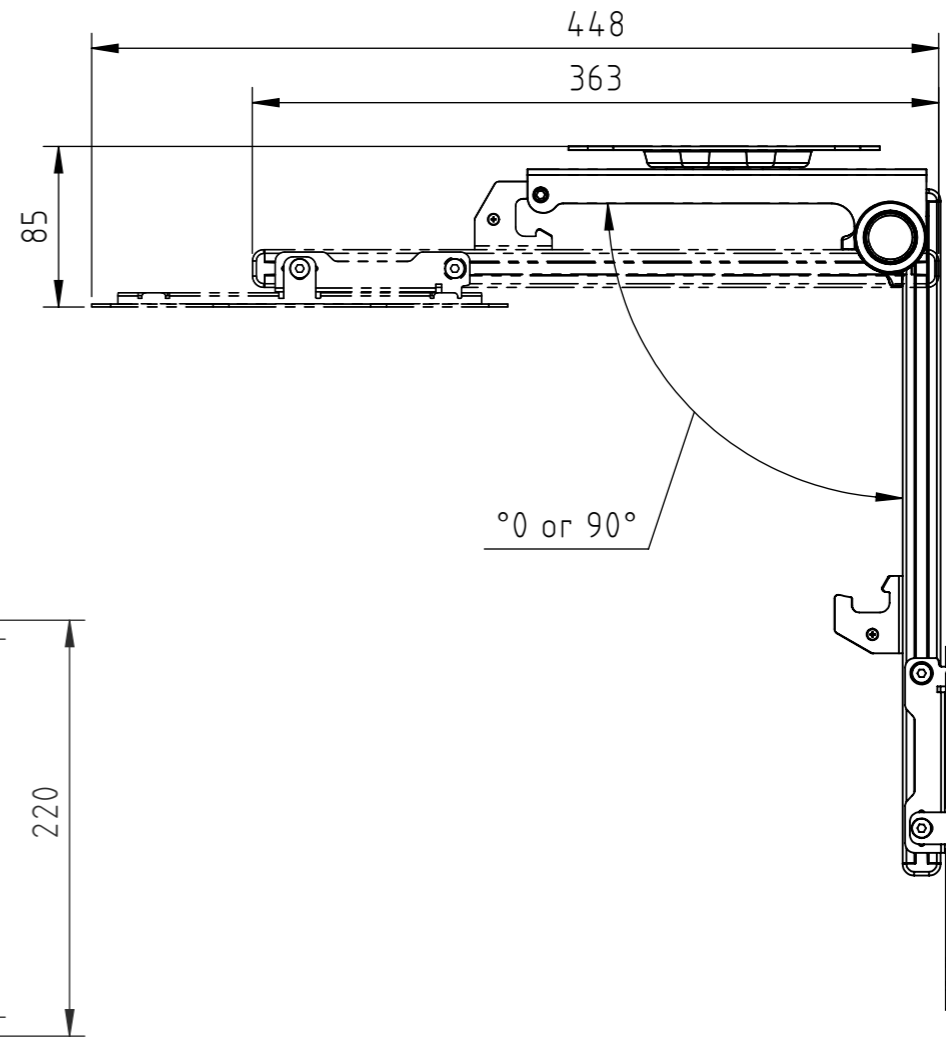

Eigentumsrechte
Die in dieser Zeichnung enthaltenen Informationen sind alleiniges Eigentum der Hama GmbH & Co KG. Der Nachbau einzelner Teile oder im Ganzen sind ohne schriftliche Genehmigung der Hama GmbH & Co KG verboten.

The information contained in this drawing is the sole property of Hama Company. Any reproduction in part or as a whole without the written permission of Hama Company is prohibited.

Alle Maße in mm / all dimensions in mm

hama				Allgemein-toleranzen DIN ISO 2768-mK		 DIN 6 T1 - Proj.methode 1	Rohabmessung:			
				Datum			Name		Material: .	Lagerplatz:
				Erstellt 05.06.2024		X.Zhang		Benennung / Description:		
				Gepr.				TV-Deckenhalterung / ceiling mount		
				Freig.				Artikelnummer / Part Number:		
				Hama GmbH & Co KG		86653 Monheim/Germany		Status In Arbeit		
				www.hama.com		00220876		Format A3		
Rev				Änderung		Datum		Maßstab / Scale		
								Blatt / von		
								1:4		
								1 / 1		
				Schutzvermerk ISO 16016 beachten		Identnummer: 0000011953